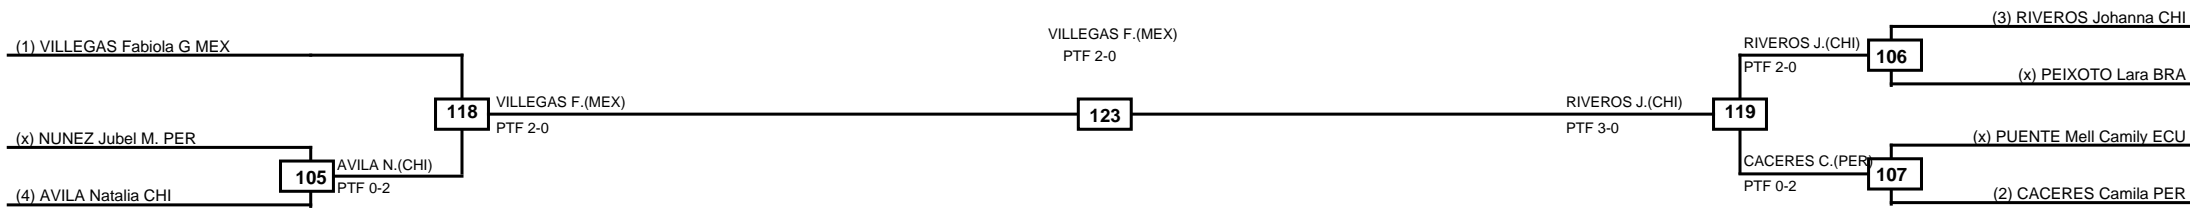

Quarterfinals	Semifinals	Final	Semifinals	Quarterfinals

Classification
1 VILLEGAS Fabiola Guadalupe MEX
2 RIVEROS Johanna CHI
3 CACERES Camila PER
3 AVILA Natalia CHI

LEGEND	RSC: Win by Referee stops contest	PTG: Win by Point gap	SUP: Win by Superiority	DSQ: Win by Disqualification	DQB: Win by Disqualification for Unsportsmanlike behavior	DWR: Win by double Withdrawal	R: Round
(x)Seed	PFT: Win by Final score	GDP: Win by Golden points	WDR: Win by Withdrawal	PUN: Win by Punitive declaration	DDB: Double disqualification for Unsportsmanlike behavior	DDQ: Double Disqualification