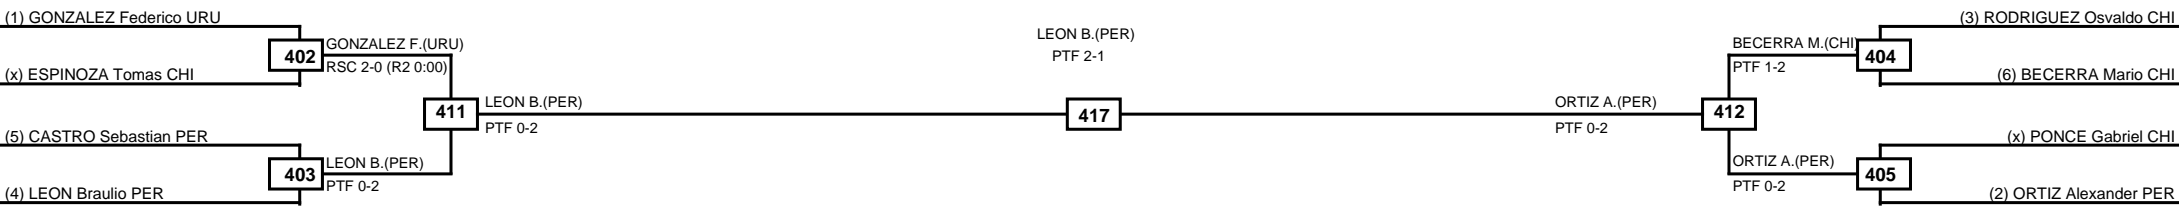

Quarterfinals	Semifinals	Final	Semifinals	Quarterfinals

Classification
1 LEON Braulio PER
2 ORTIZ Alexander PER
3 GONZALEZ Federico URU
3 BECERRA Mario CHI

LEGEND	RSC: Win by Referee stops contest	PTG: Win by Point gap	SUP: Win by Superiority	DSQ: Win by Disqualification	DQB: Win by Disqualification for Unsportsmanlike behavior	DWR: Win by double Withdrawal	R: Round
(x)Seed	PFT: Win by Final score	GDP: Win by Golden points	WDR: Win by Withdrawal	PUN: Win by Punitive declaration	DDB: Double disqualification for Unsportsmanlike behavior	DDQ: Double Disqualification