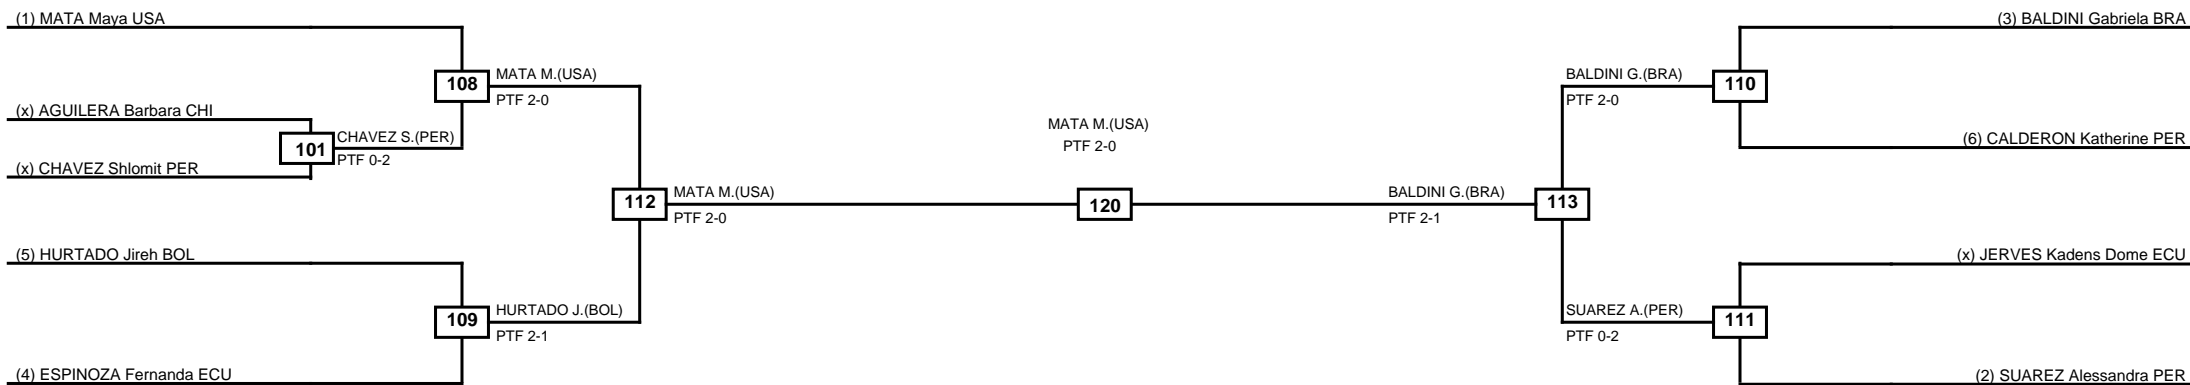

Round of 16
Quarterfinals
Semifinals
Final
Semifinals
Quarterfinals
Round of 16

Classification
1 MATA Maya USA
2 BALDINI Gabriela BRA
3 SUAREZ Alessandra PER
3 HURTADO Jireh BOL

LEGEND   RSC: Win by Referee stops contest   PTG: Win by Point gap   SUP: Win by Superiority   DSQ: Win by Disqualification   DQB: Win by Disqualification for Unsportsmanlike behavior   DWR: Win by double Withdrawal   R: Round
(x)Seed   PFT: Win by Final score   GDP: Win by Golden points   WDR: Win by Withdrawal   PUN: Win by Punitive declaration   DDB: Double disqualification for Unsportsmanlike behavior   DDQ: Double Disqualification