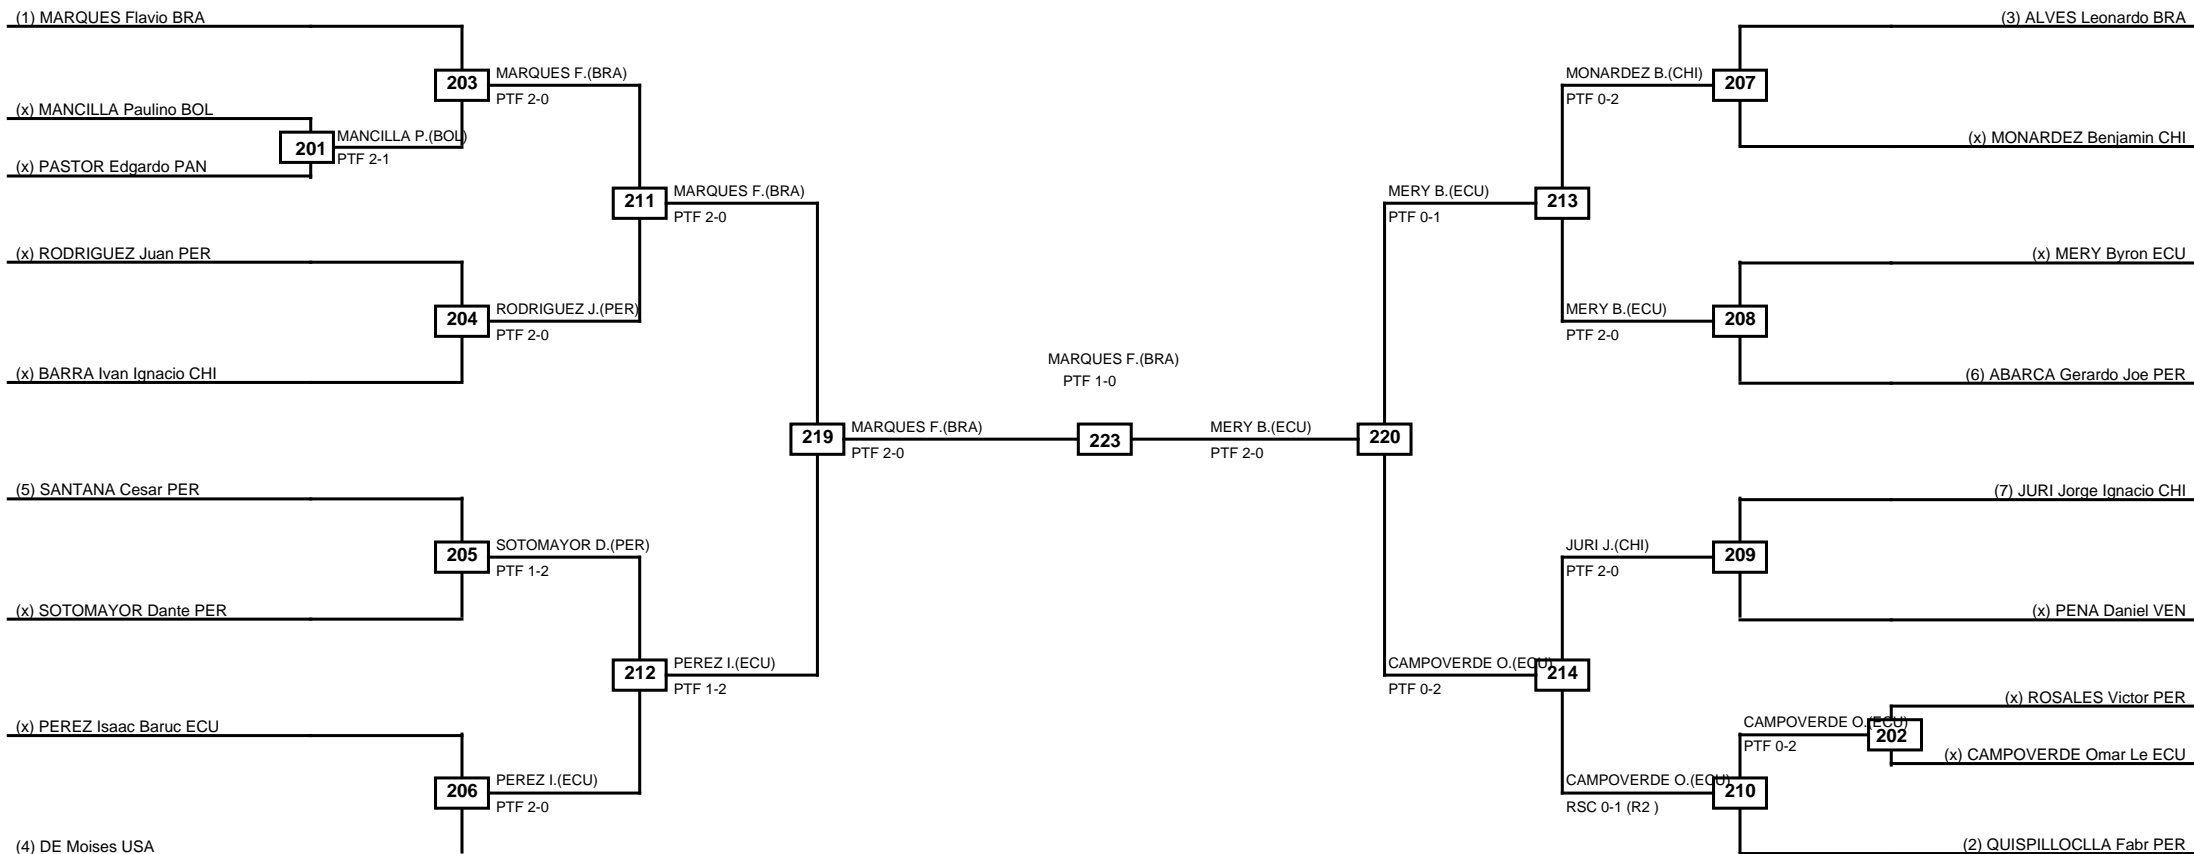

Round of 16 Quarterfinals Semifinals

Final

Semifinals

Quarterfinals Round of 16

Classification
1 SOUZA Joao Victor BRA
2 OLIVERO Cristian CHI
3 FLORES Diego CHI
3 ESCOBAR Aldair PER

LEGEND RSC: Win by Referee stops contest PTG: Win by Point gap SUP: Win by Superiority DSQ: Win by Disqualification DQB: Win by Disqualification for Unsportsmanlike behavior DWR: Win by double Withdrawal R: Round
 (x)Seed PFT: Win by Final score GDP: Win by Golden points WDR: Win by Withdrawal PUN: Win by Punitive declaration DDB: Double disqualification for Unsportsmanlike behavior DDQ: Double Disqualification

Round of 32 Round of 16 Quarterfinals Semifinals Final Semifinals Quarterfinals Round of 16 Round of 32

Classification
1 MARQUES Flavio BRA
2 MERY Byron ECU
3 PEREZ Isaac Baruc ECU
3 CAMPOVERDE Omar Leonardo ECU