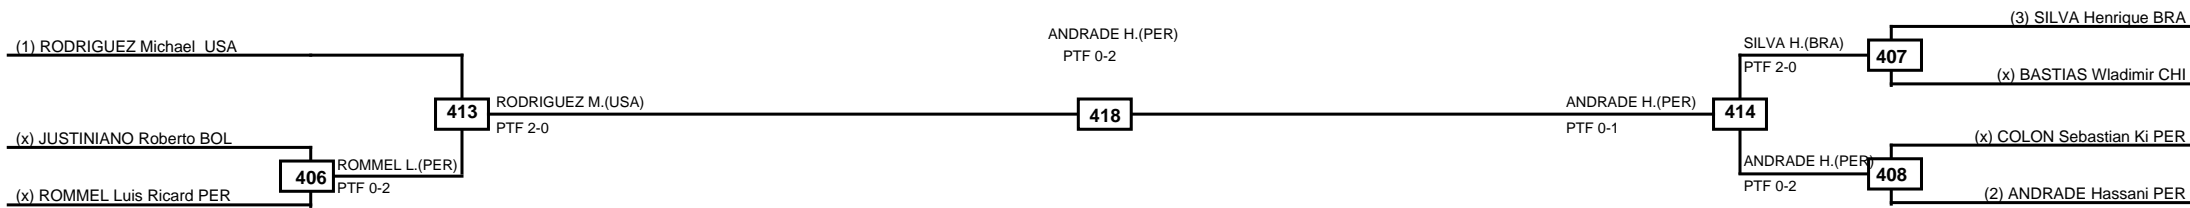

Final

SALAZAR B.(MEX)
PTF 2-0

(1) SALAZAR Bryan MEX

420

(x) CHAVEZ Josue PER

Classification
1 SALAZAR Bryan MEX
2 CHAVEZ Josue PER

LEGEND	RSC: Win by Referee stops contest	PTG: Win by Point gap	SUP: Win by Superiority	DSQ: Win by Disqualification	DQB: Win by Disqualification for Unsportsmanlike behavior	DWR: Win by double Withdrawal	R: Round
(x)Seed	PFT: Win by Final score	GDP: Win by Golden points	WDR: Win by Withdrawal	PUN: Win by Punitive declaration	DDB: Double disqualification for Unsportsmanlike behavior	DDQ: Double Disqualification	

Quarterfinals
Semifinals
Final
Semifinals
Quarterfinals

Classification
1 ANDRADE Hassani PER
2 RODRIGUEZ Michael C. USA
3 SILVA Henrique BRA
3 ROMMEL Luis Ricardo PER

LEGEND RSC: Win by Referee stops contest PTG: Win by Point gap SUP: Win by Superiority DSQ: Win by Disqualification DQB: Win by Disqualification for Unsportsmanlike behavior DWR: Win by double Withdrawal R: Round
 (x)Seed PFT: Win by Final score GDP: Win by Golden points WDR: Win by Withdrawal PUN: Win by Punitive declaration DDB: Double disqualification for Unsportsmanlike behavior DDQ: Double Disqualification