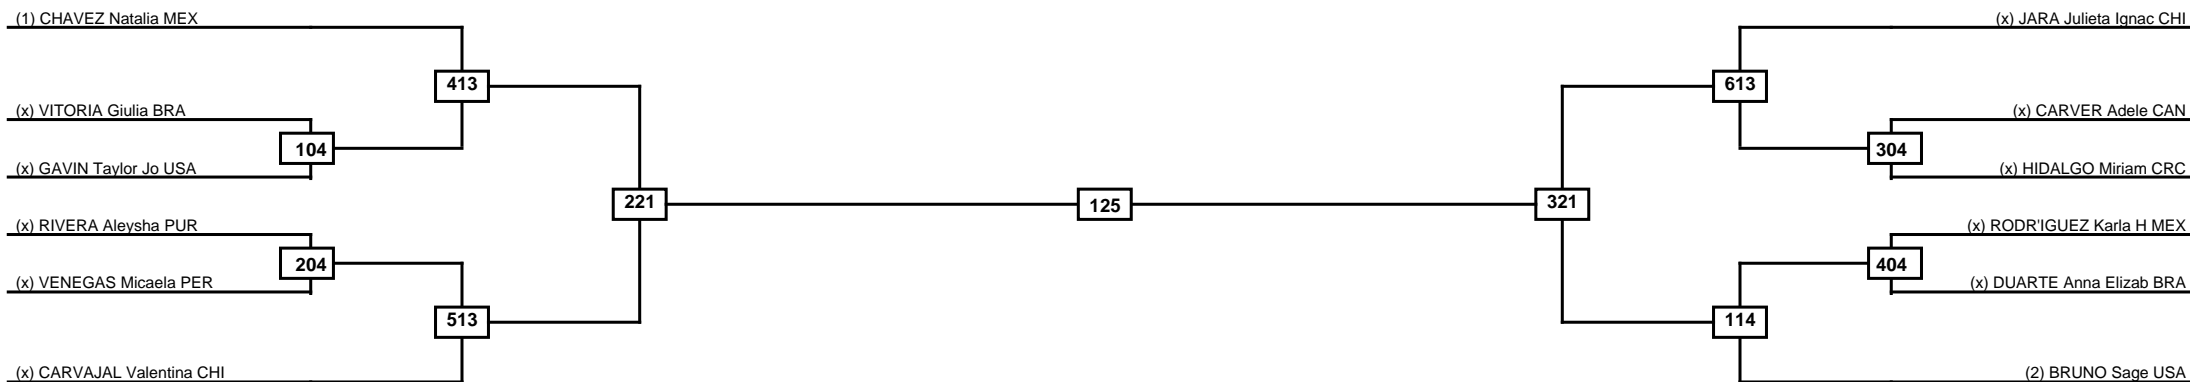

Quarterfinals	Semifinals	Final	Semifinals	Quarterfinals
---------------	------------	-------	------------	---------------

Classification

LEGEND	RSC: Win by Referee stops contest	WDR: Win by Withdrawal	DQB: Win by Disqualification for Unsportsmanlike behavior
(x)Seed	PFT: Win by Final score	DSQ: Win by Disqualification	R: Round

Round of 16	Quarterfinals	Semifinals	Final	Semifinals	Quarterfinals	Round of 16
-------------	---------------	------------	-------	------------	---------------	-------------

Classification

LEGEND	RSC: Win by Referee stops contest	WDR: Win by Withdrawal	DQB: Win by Disqualification for Unsportsmanlike behavior
(x)Seed	PFT: Win by Final score	DSQ: Win by Disqualification	R: Round

Round of 16	Quarterfinals	Semifinals	Final	Semifinals	Quarterfinals	Round of 16
-------------	---------------	------------	-------	------------	---------------	-------------

Classification

LEGEND	RSC: Win by Referee stops contest	WDR: Win by Withdrawal	DQB: Win by Disqualification for Unsportsmanlike behavior
	PFT: Win by Final score	DSQ: Win by Disqualification	R: Round