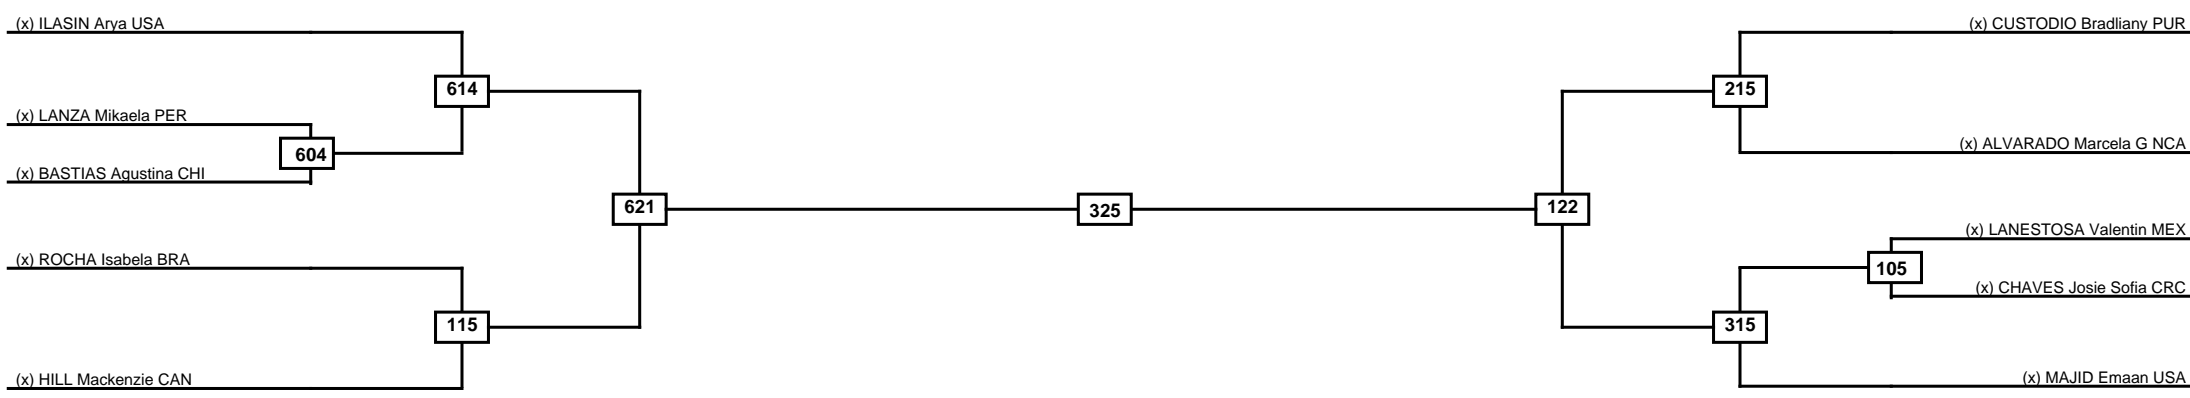

Round of 16	Quarterfinals	Semifinals	Final	Semifinals	Quarterfinals	Round of 16

Classification

LEGEND	RSC: Win by Referee stops contest	WDR: Win by Withdrawal	DQB: Win by Disqualification for Unsportsmanlike behavior
(x)Seed	PFT: Win by Final score	DSQ: Win by Disqualification	R: Round