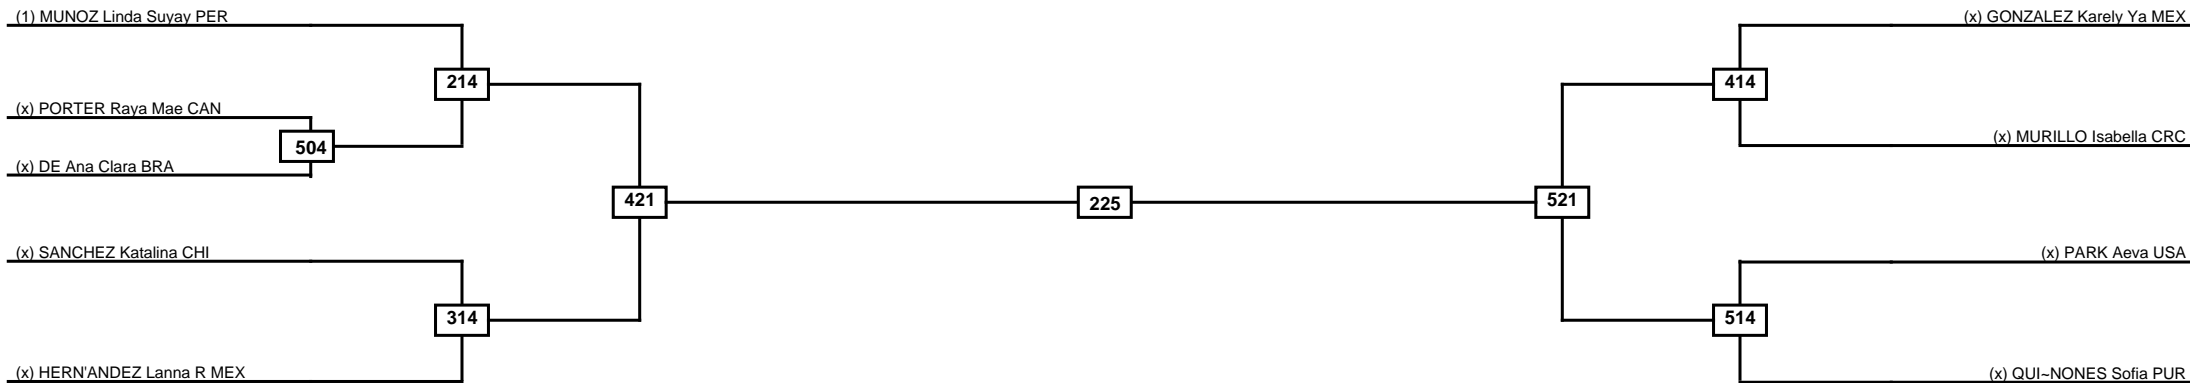

Round of 16	Quarterfinals	Semifinals	Final	Semifinals	Quarterfinals	Round of 16

Classification

LEGEND	RSC: Win by Referee stops contest	WDR: Win by Withdrawal	DQB: Win by Disqualification for Unsportsmanlike behavior
	PFT: Win by Final score	DSQ: Win by Disqualification	R: Round