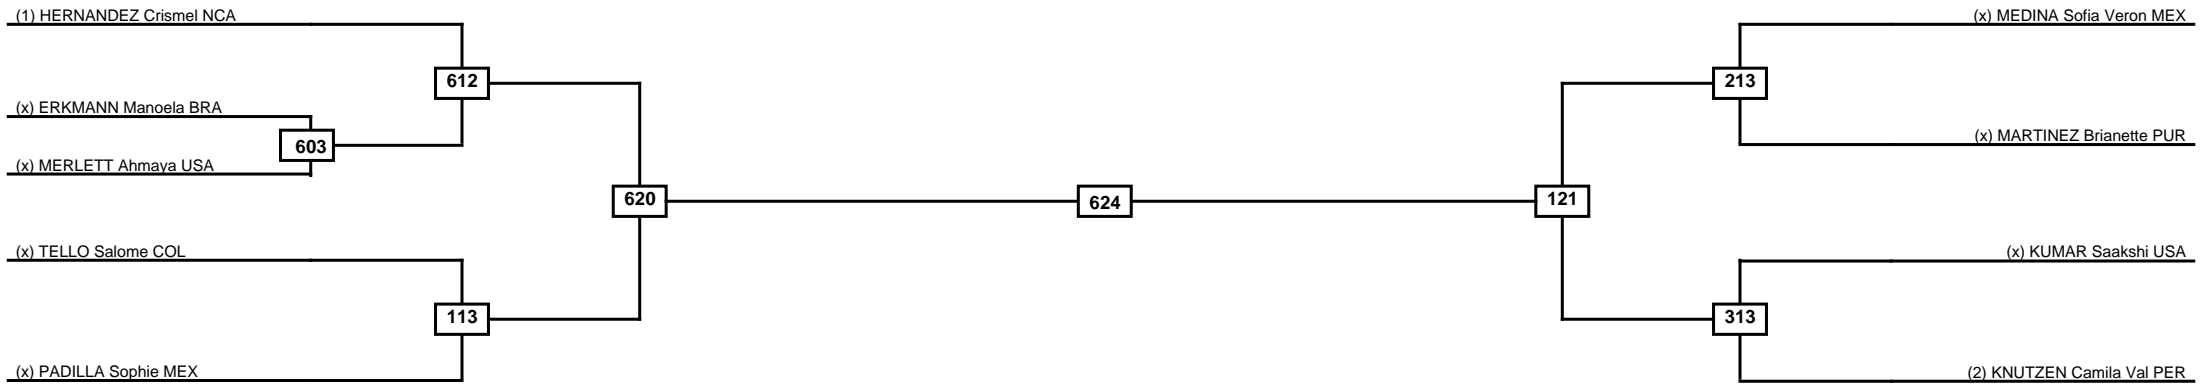

Round of 16	Quarterfinals	Semifinals	Final	Semifinals	Quarterfinals	Round of 16

Classification

LEGEND	RSC: Win by Referee stops contest	WDR: Win by Withdrawal	DQB: Win by Disqualification for Unsportsmanlike behavior
(x)Seed	PFT: Win by Final score	DSQ: Win by Disqualification	R: Round