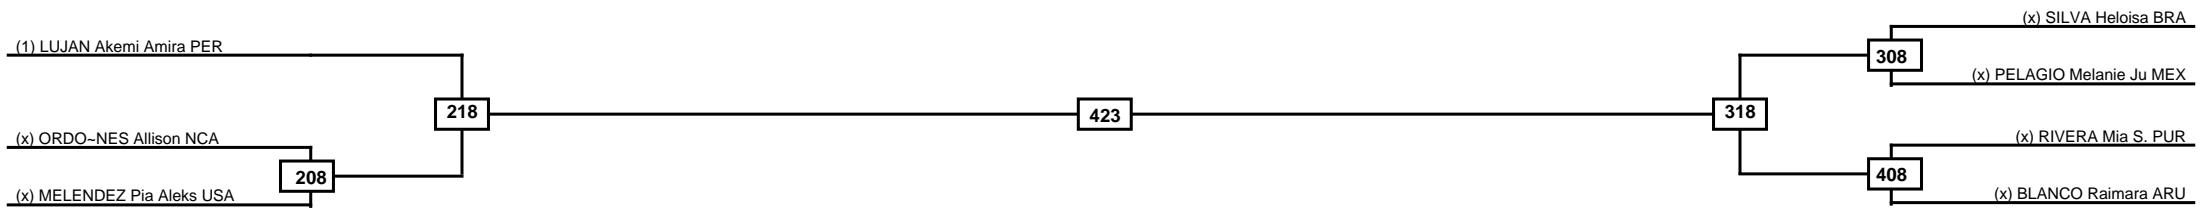

Quarterfinals	Semifinals	Final	Semifinals	Quarterfinals

Classification

LEGEND	RSC: Win by Referee stops contest	WDR: Win by Withdrawal	DQB: Win by Disqualification for Unsportsmanlike behavior
	PFT: Win by Final score	DSQ: Win by Disqualification	R: Round