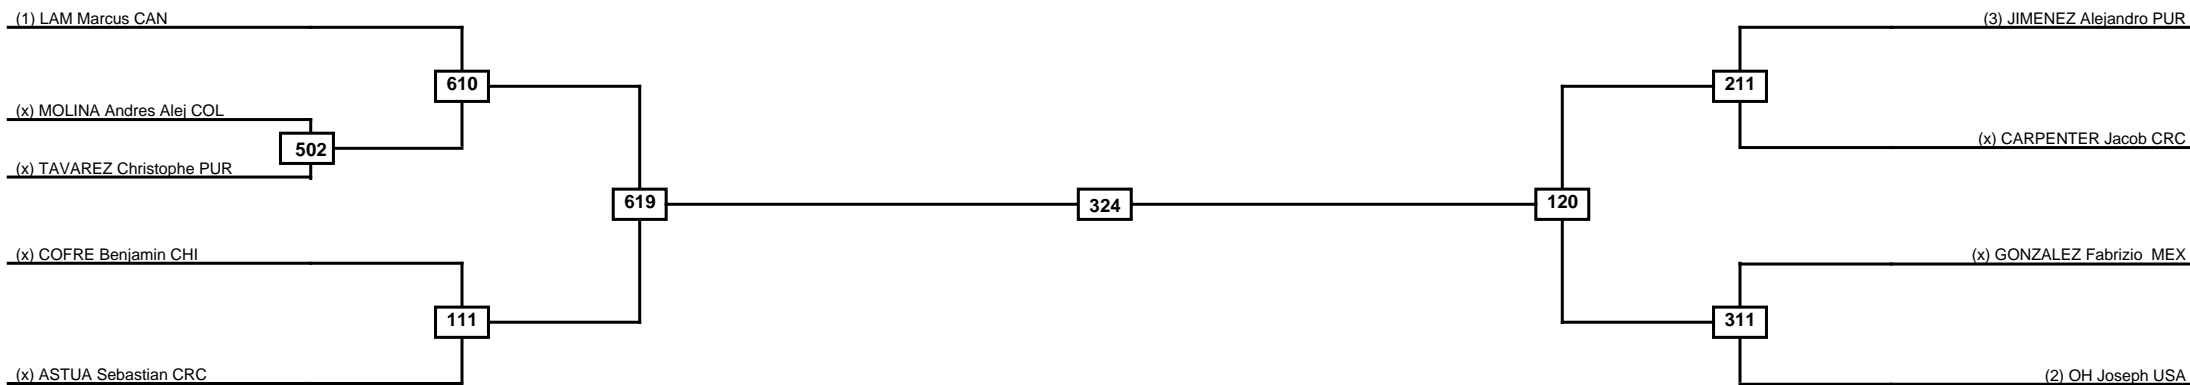

Round of 16	Quarterfinals	Semifinals	Final	Semifinals	Quarterfinals	Round of 16
-------------	---------------	------------	-------	------------	---------------	-------------

Classification

LEGEND	RSC: Win by Referee stops contest	WDR: Win by Withdrawal	DQB: Win by Disqualification for Unsportsmanlike behavior
	PFT: Win by Final score	DSQ: Win by Disqualification	R: Round

Round of 16	Quarterfinals	Semifinals	Final	Semifinals	Quarterfinals	Round of 16
-------------	---------------	------------	-------	------------	---------------	-------------

Classification

LEGEND	RSC: Win by Referee stops contest	WDR: Win by Withdrawal	DQB: Win by Disqualification for Unsportsmanlike behavior
(x)Seed	PFT: Win by Final score	DSQ: Win by Disqualification	R: Round