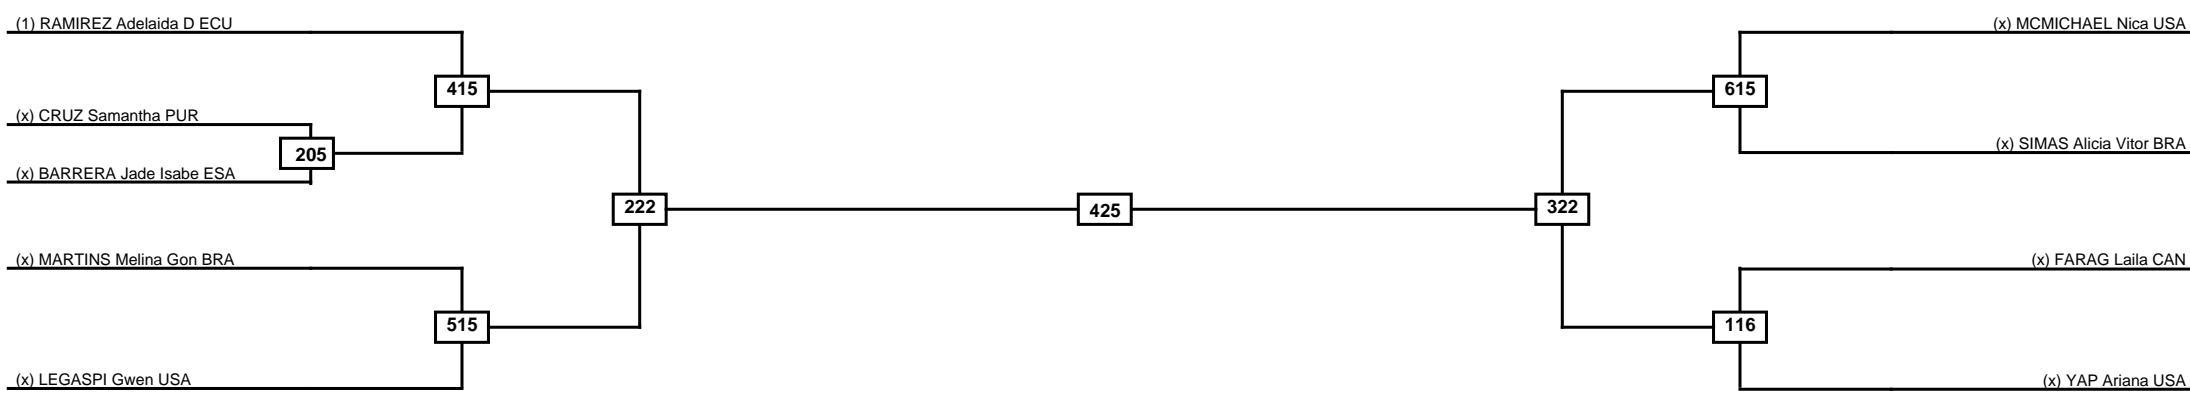

Round of 16	Quarterfinals	Semifinals	Final	Semifinals	Quarterfinals	Round of 16
-------------	---------------	------------	-------	------------	---------------	-------------

Classification

LEGEND	RSC: Win by Referee stops contest	WDR: Win by Withdrawal	DQB: Win by Disqualification for Unsportsmanlike behavior
(x)Seed	PFT: Win by Final score	DSQ: Win by Disqualification	R: Round

Round of 16	Quarterfinals	Semifinals	Final	Semifinals	Quarterfinals	Round of 16
-------------	---------------	------------	-------	------------	---------------	-------------

Classification

LEGEND	RSC: Win by Referee stops contest	WDR: Win by Withdrawal	DQB: Win by Disqualification for Unsportsmanlike behavior
	PFT: Win by Final score	DSQ: Win by Disqualification	R: Round