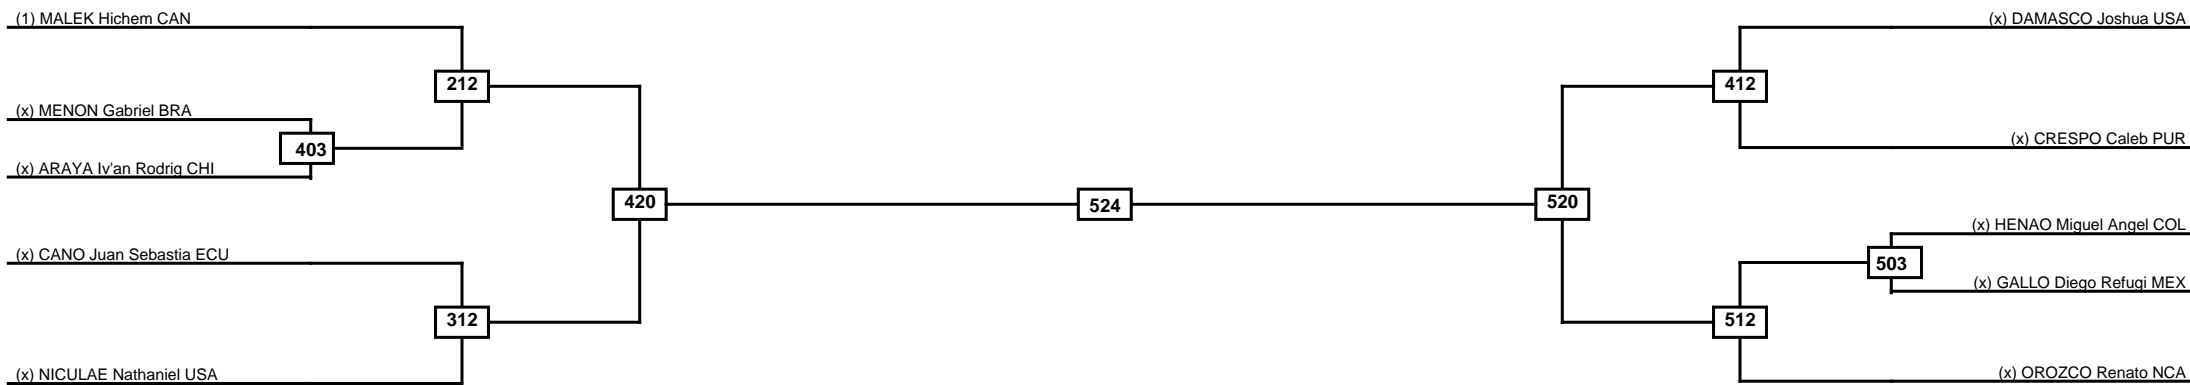

Round of 16	Quarterfinals	Semifinals	Final	Semifinals	Quarterfinals	Round of 16
-------------	---------------	------------	-------	------------	---------------	-------------

Classification

LEGEND	RSC: Win by Referee stops contest	WDR: Win by Withdrawal	DQB: Win by Disqualification for Unsportsmanlike behavior
(x)Seed	PFT: Win by Final score	DSQ: Win by Disqualification	R: Round

Round of 16	Quarterfinals	Semifinals	Final
-------------	---------------	------------	-------

Classification

<b>LEGEND</b>	RSC: Win by Referee stops contest	WDR: Win by Withdrawal	DQB: Win by Disqualification for Unsportsmanlike behavior
(x)Seed	PFT: Win by Final score	DSQ: Win by Disqualification	R: Round