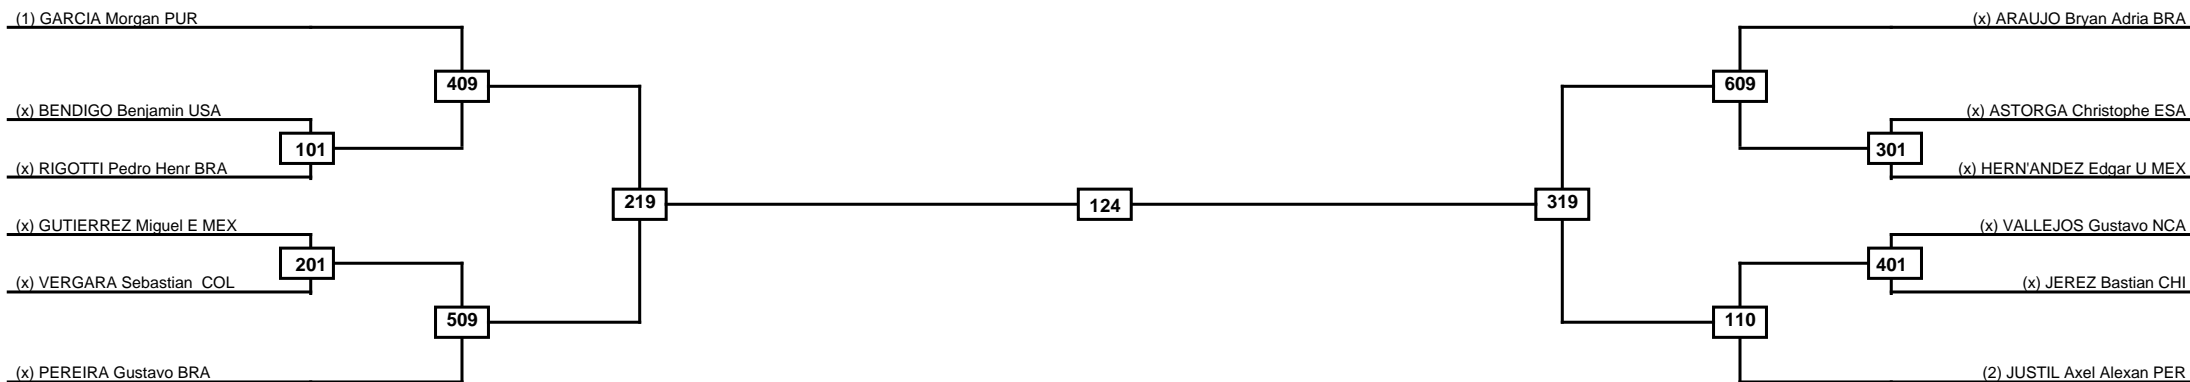

Round of 16	Quarterfinals	Semifinals	Final	Semifinals	Quarterfinals	Round of 16

Classification

LEGEND	RSC: Win by Referee stops contest	WDR: Win by Withdrawal	DQB: Win by Disqualification for Unsportsmanlike behavior
	PFT: Win by Final score	DSQ: Win by Disqualification	R: Round