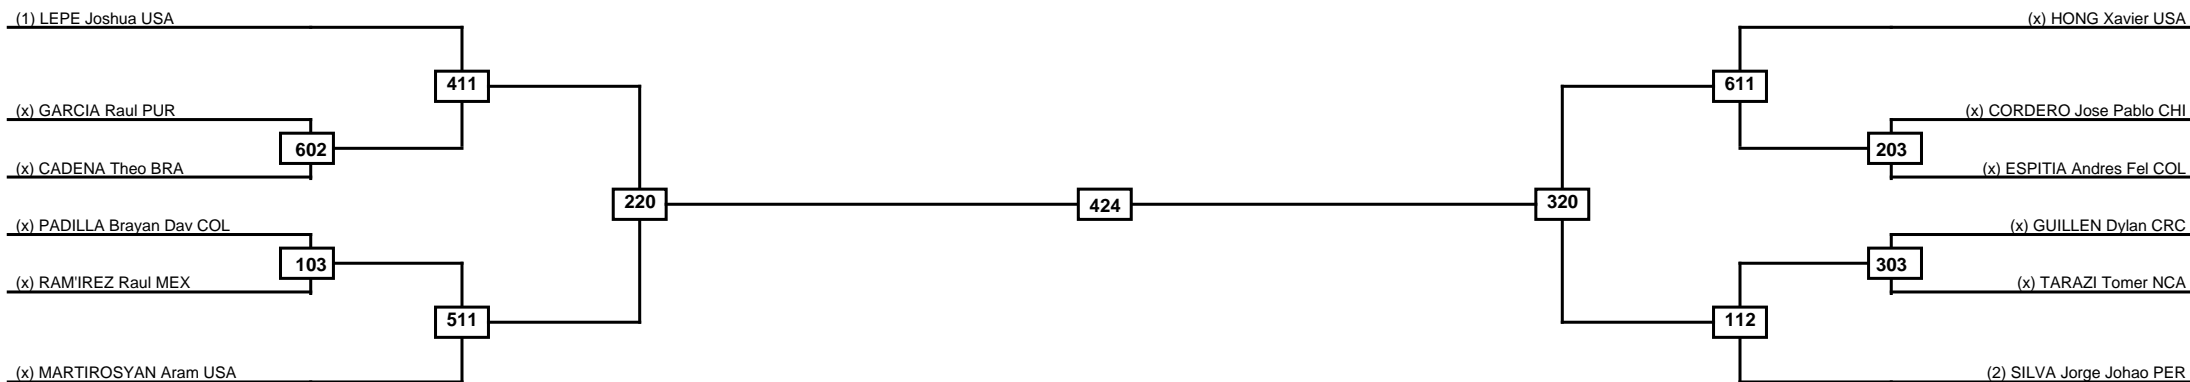

Round of 16	Quarterfinals	Semifinals	Final

Classification

LEGEND	RSC: Win by Referee stops contest	WDR: Win by Withdrawal	DQB: Win by Disqualification for Unsportsmanlike behavior
(x)Seed	PFT: Win by Final score	DSQ: Win by Disqualification	R: Round