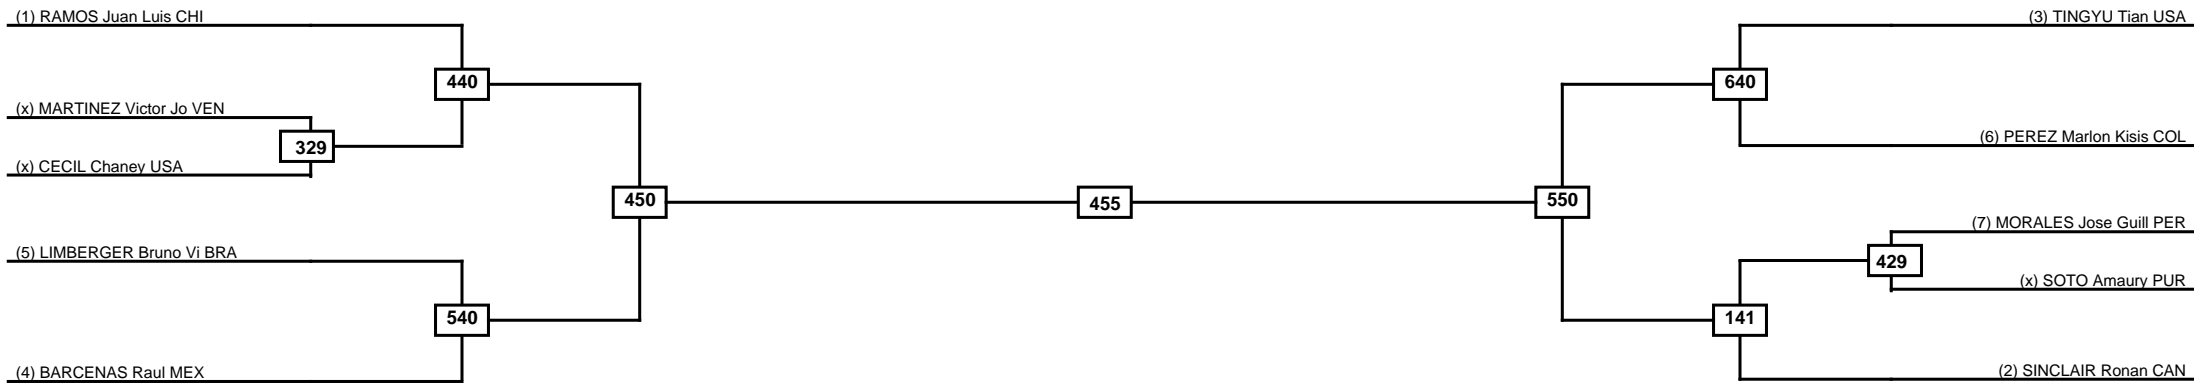

Round of 16	Quarterfinals	Semifinals	Final	Semifinals	Quarterfinals	Round of 16

Classification

LEGEND	RSC: Win by Referee stops contest	WDR: Win by Withdrawal	DQB: Win by Disqualification for Unsportsmanlike behavior
(x)Seed	PFT: Win by Final score	DSQ: Win by Disqualification	R: Round