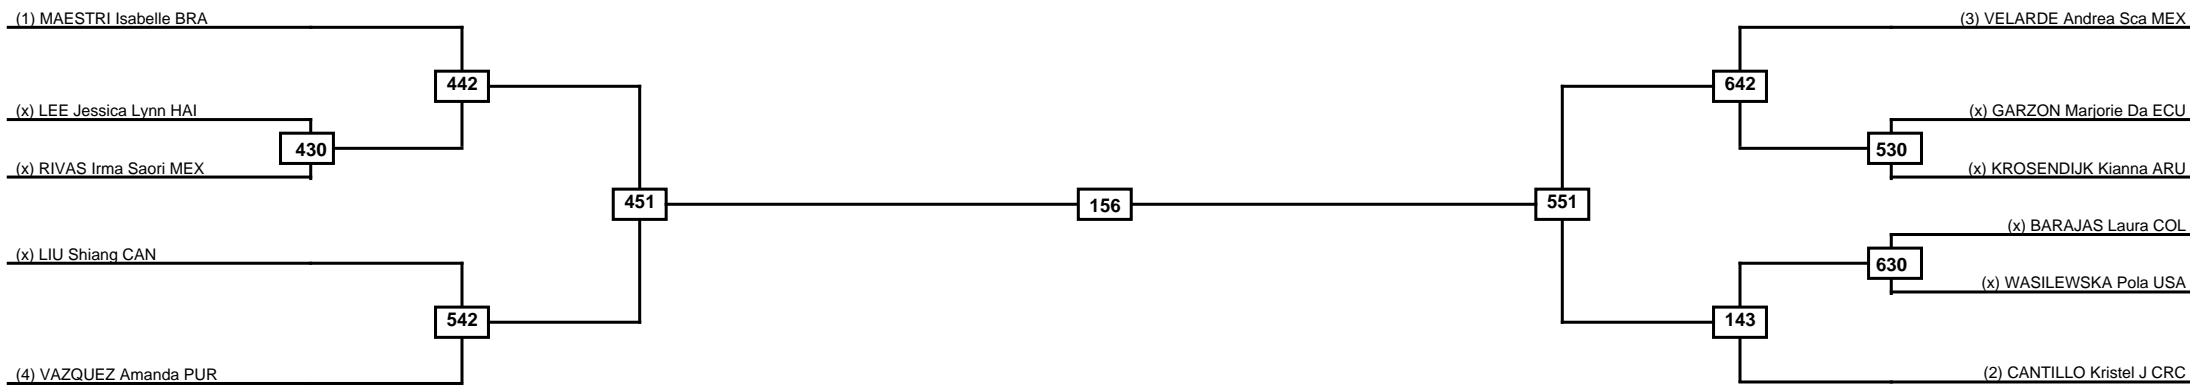

Round of 16	Quarterfinals	Semifinals	Final	Semifinals	Quarterfinals	Round of 16
-------------	---------------	------------	-------	------------	---------------	-------------

Classification

LEGEND	RSC: Win by Referee stops contest	WDR: Win by Withdrawal	DQB: Win by Disqualification for Unsportsmanlike behavior
(x)Seed	PFT: Win by Final score	DSQ: Win by Disqualification	R: Round

Round of 16
Quarterfinals
Semifinals
Final
Semifinals
Quarterfinals
Round of 16

Classification

LEGEND	RSC: Win by Referee stops contest	WDR: Win by Withdrawal	DQB: Win by Disqualification for Unsportsmanlike behavior
(x)Seed	PFT: Win by Final score	DSQ: Win by Disqualification	R: Round