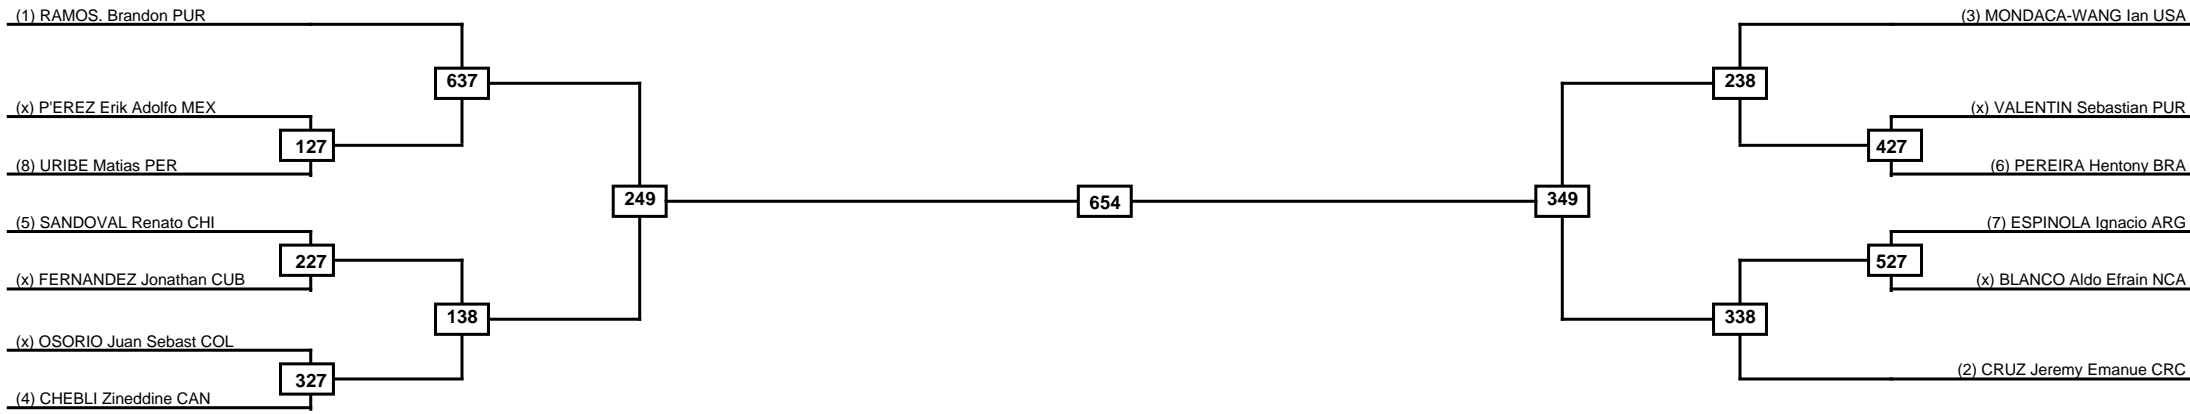

Round of 16	Quarterfinals	Semifinals	Final	Semifinals	Quarterfinals	Round of 16

Classification

LEGEND	RSC: Win by Referee stops contest	WDR: Win by Withdrawal	DQB: Win by Disqualification for Unsportsmanlike behavior
	(x)Seed	PFT: Win by Final score	DSQ: Win by Disqualification
			R: Round