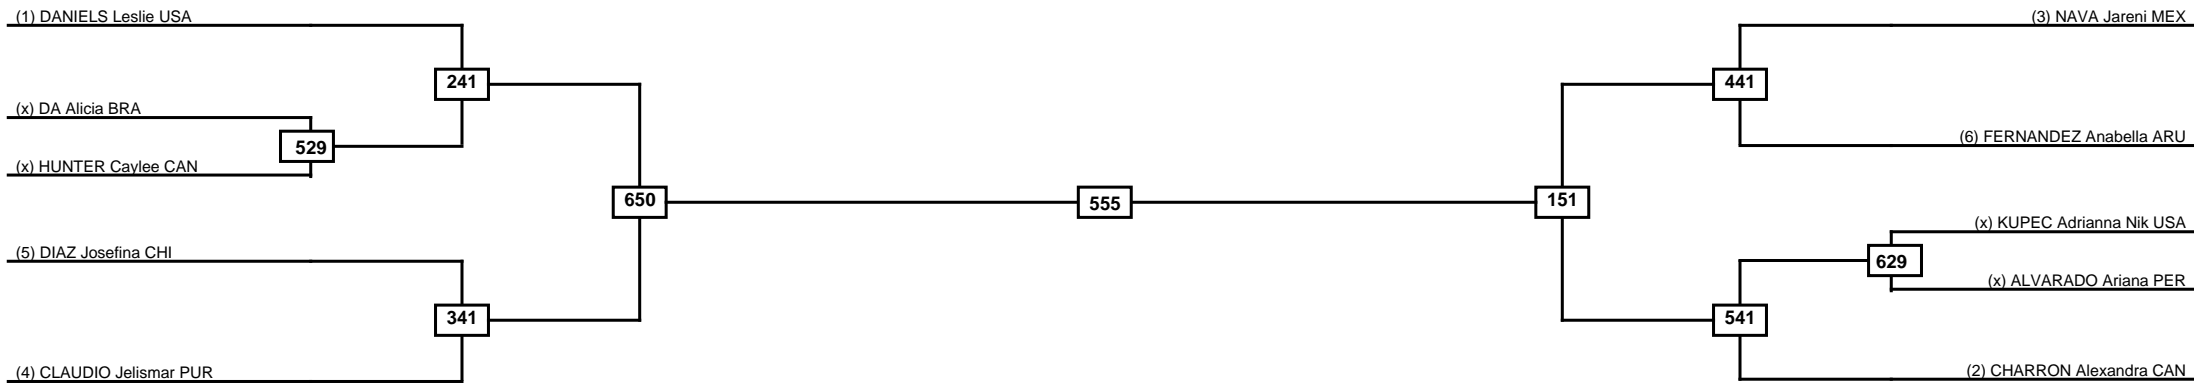

Round of 16
Quarterfinals
Semifinals
Final
Semifinals
Quarterfinals
Round of 16

Classification

LEGEND	RSC: Win by Referee stops contest	WDR: Win by Withdrawal	DQB: Win by Disqualification for Unsportsmanlike behavior
(x)Seed	PFT: Win by Final score	DSQ: Win by Disqualification	R: Round