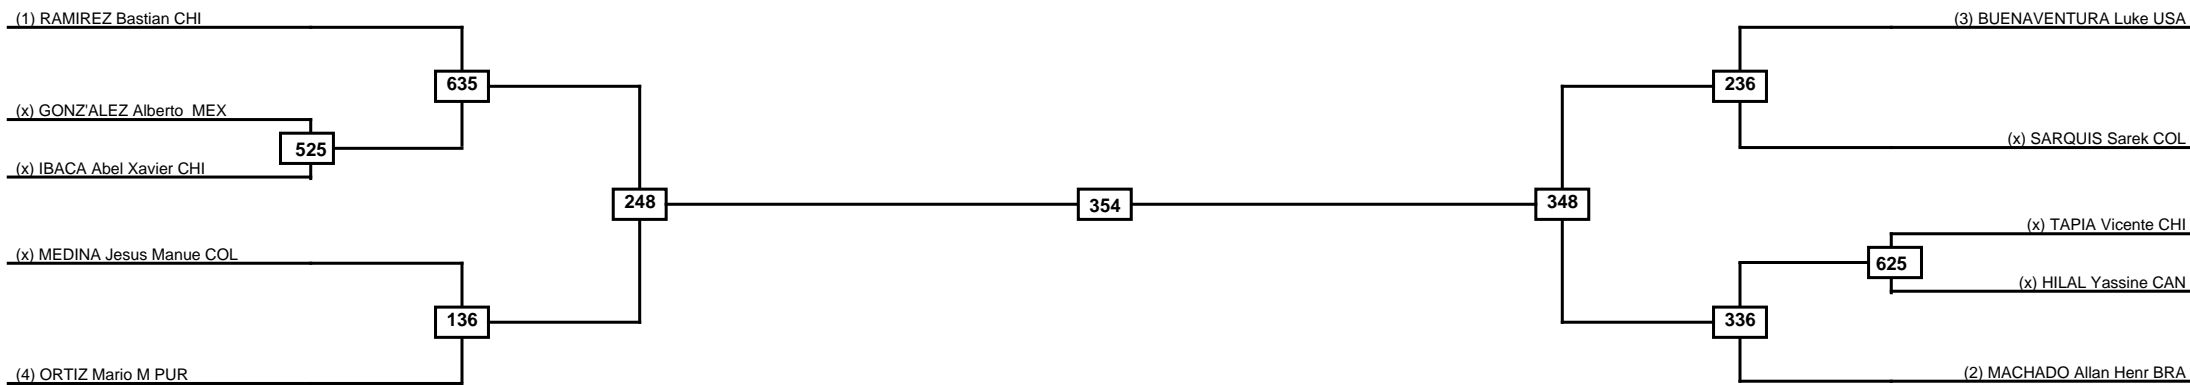

Quarterfinals	Semifinals	Final	Semifinals	Quarterfinals
---------------	------------	-------	------------	---------------

Classification

LEGEND	RSC: Win by Referee stops contest	WDR: Win by Withdrawal	DQB: Win by Disqualification for Unsportsmanlike behavior
	PFT: Win by Final score	DSQ: Win by Disqualification	R: Round

Round of 16	Quarterfinals	Semifinals	Final	Semifinals	Quarterfinals	Round of 16
-------------	---------------	------------	-------	------------	---------------	-------------

Classification

LEGEND	RSC: Win by Referee stops contest	WDR: Win by Withdrawal	DQB: Win by Disqualification for Unsportsmanlike behavior
(x)Seed	PFT: Win by Final score	DSQ: Win by Disqualification	R: Round