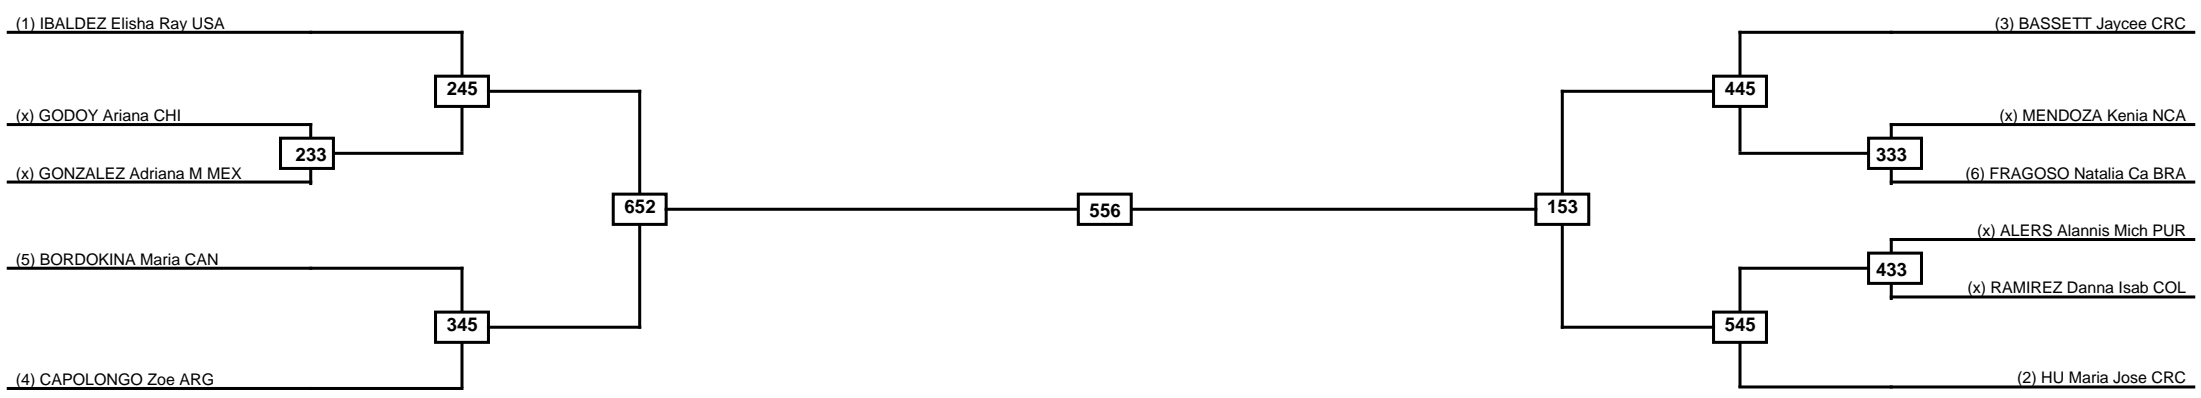

Round of 16	Quarterfinals	Semifinals	Final	Semifinals	Quarterfinals	Round of 16
-------------	---------------	------------	-------	------------	---------------	-------------

Classification

LEGEND	RSC: Win by Referee stops contest	WDR: Win by Withdrawal	DQB: Win by Disqualification for Unsportsmanlike behavior
	(x)Seed	PFT: Win by Final score	DSQ: Win by Disqualification
			R: Round

Round of 16	Quarterfinals	Semifinals	Final
-------------	---------------	------------	-------

Classification

LEGEND	RSC: Win by Referee stops contest	WDR: Win by Withdrawal	DQB: Win by Disqualification for Unsportsmanlike behavior
(x)Seed	PFT: Win by Final score	DSQ: Win by Disqualification	R: Round