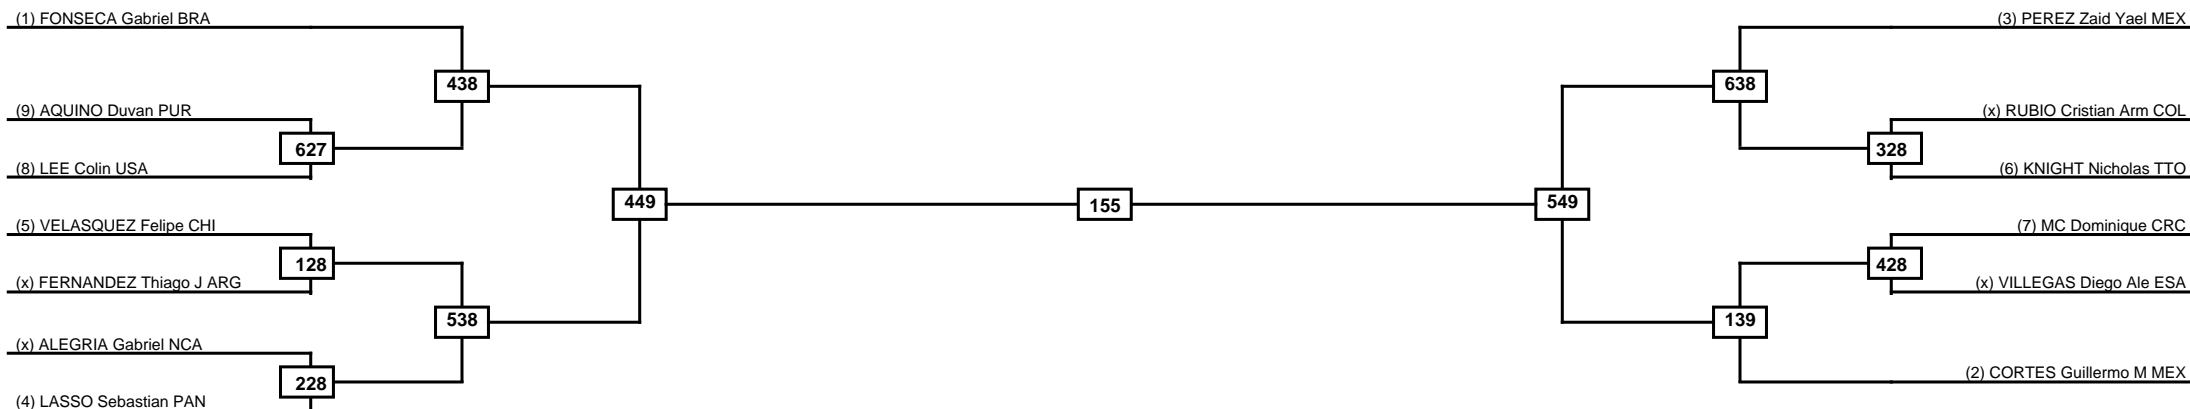

Round of 16	Quarterfinals	Semifinals	Final	Semifinals	Quarterfinals	Round of 16

Classification

LEGEND	RSC: Win by Referee stops contest	WDR: Win by Withdrawal	DQB: Win by Disqualification for Unsportsmanlike behavior
(x)Seed	PFT: Win by Final score	DSQ: Win by Disqualification	R: Round