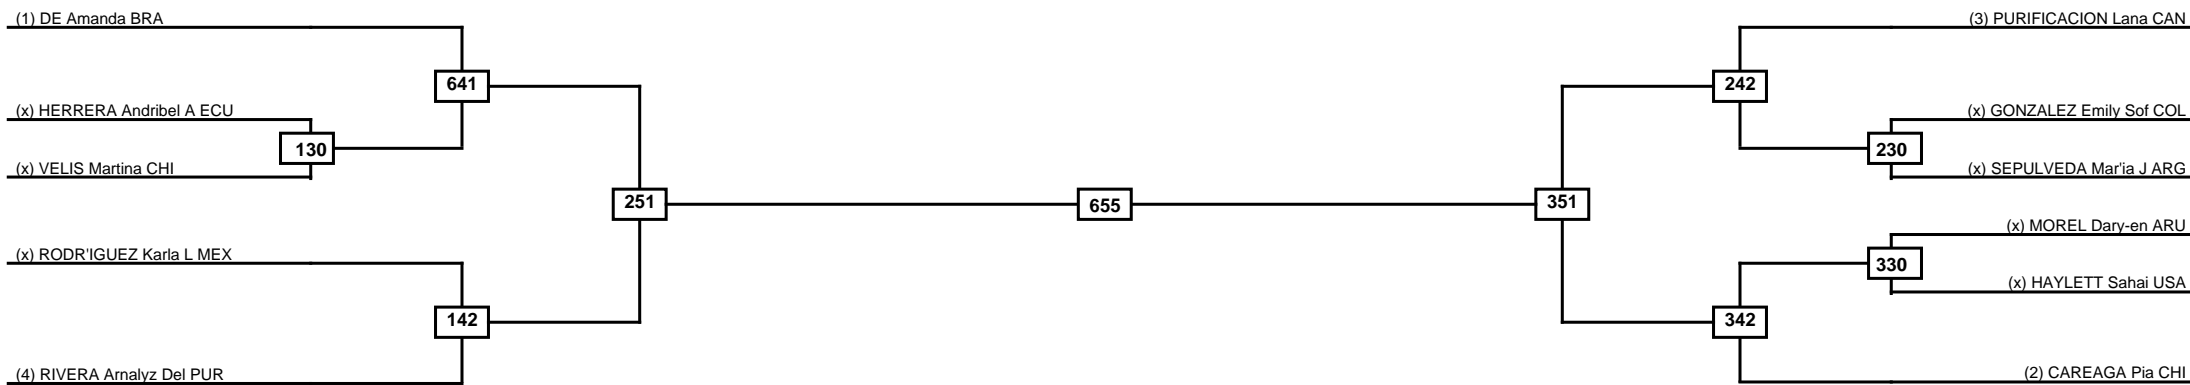

Round of 16	Quarterfinals	Semifinals	Final	Semifinals	Quarterfinals	Round of 16

Classification

LEGEND	RSC: Win by Referee stops contest	WDR: Win by Withdrawal	DQB: Win by Disqualification for Unsportsmanlike behavior
(x)Seed	PFT: Win by Final score	DSQ: Win by Disqualification	R: Round