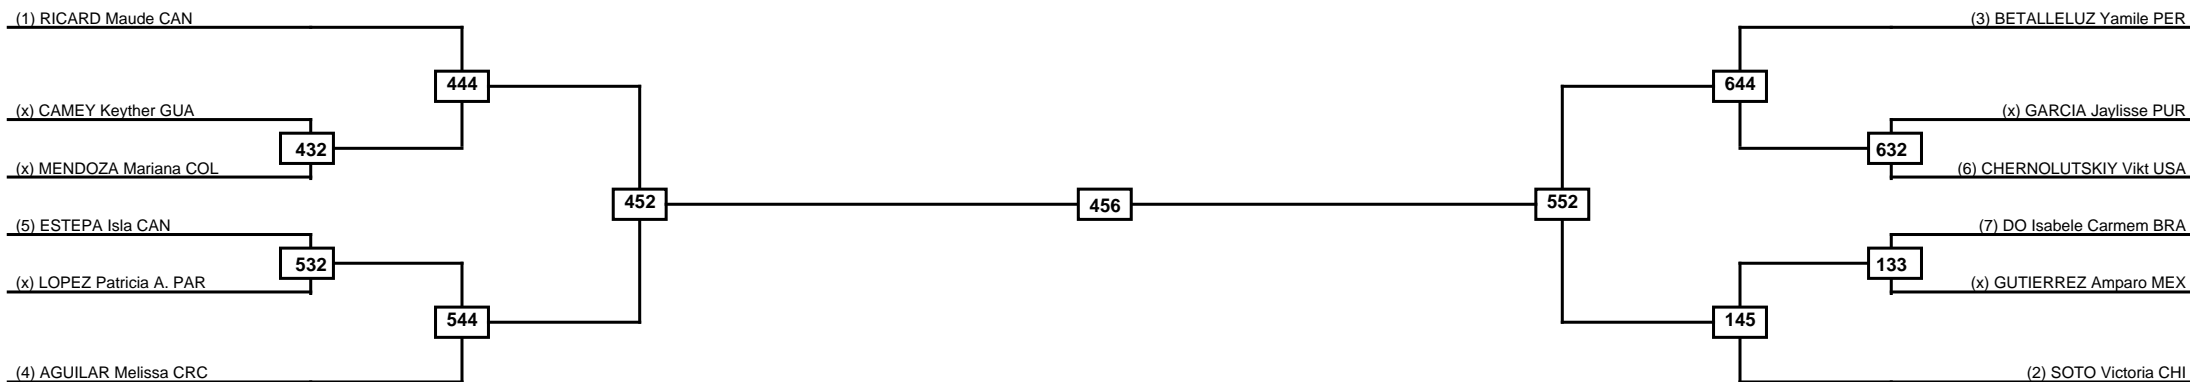

Round of 16	Quarterfinals	Semifinals	Final	Semifinals	Quarterfinals	Round of 16
-------------	---------------	------------	-------	------------	---------------	-------------

Classification

LEGEND	RSC: Win by Referee stops contest	WDR: Win by Withdrawal	DQB: Win by Disqualification for Unsportsmanlike behavior
	(x)Seed	PFT: Win by Final score	DSQ: Win by Disqualification
			R: Round

Round of 16	Quarterfinals	Semifinals	Final	Semifinals	Quarterfinals	Round of 16
-------------	---------------	------------	-------	------------	---------------	-------------

Classification

**LEGEND**   RSC: Win by Referee stops contest   WDR: Win by Withdrawal   DQB: Win by Disqualification for Unsportsmanlike behavior  
 (x)Seed   PFT: Win by Final score   DSQ: Win by Disqualification   R: Round