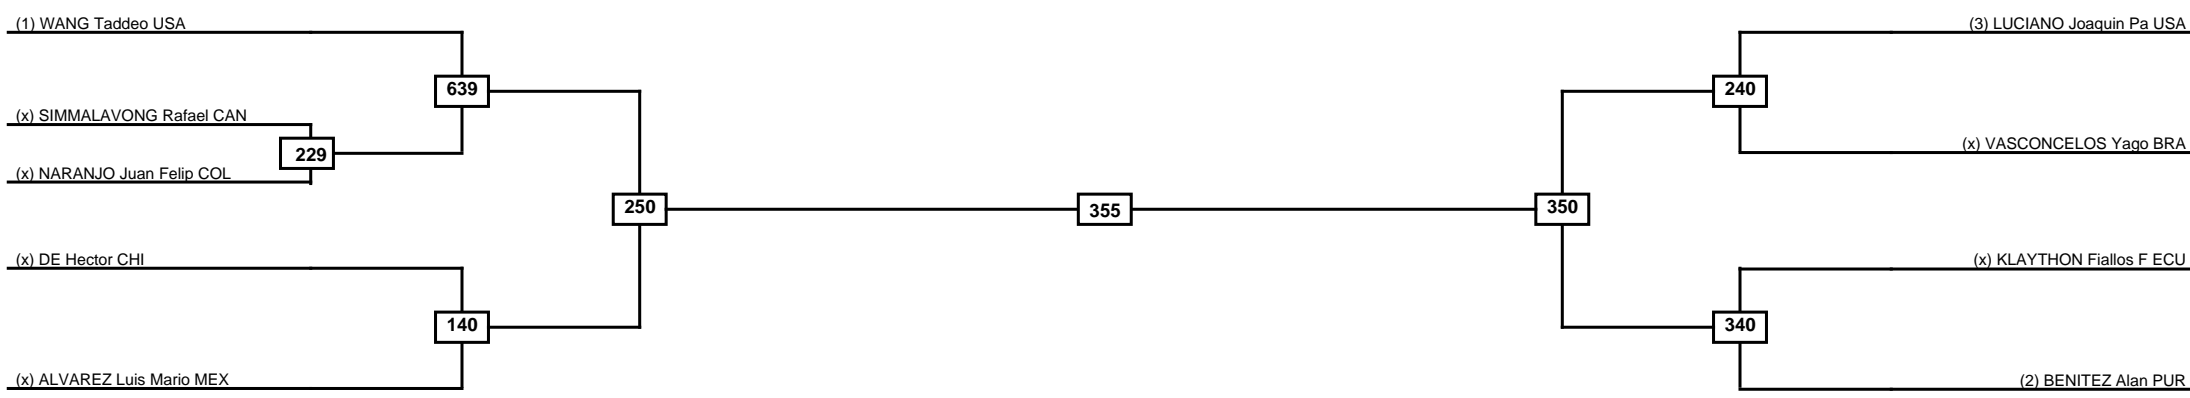

Round of 16	Quarterfinals	Semifinals	Final	Semifinals	Quarterfinals	Round of 16

Classification

LEGEND	RSC: Win by Referee stops contest	WDR: Win by Withdrawal	DQB: Win by Disqualification for Unsportsmanlike behavior
(x)Seed	PFT: Win by Final score	DSQ: Win by Disqualification	R: Round