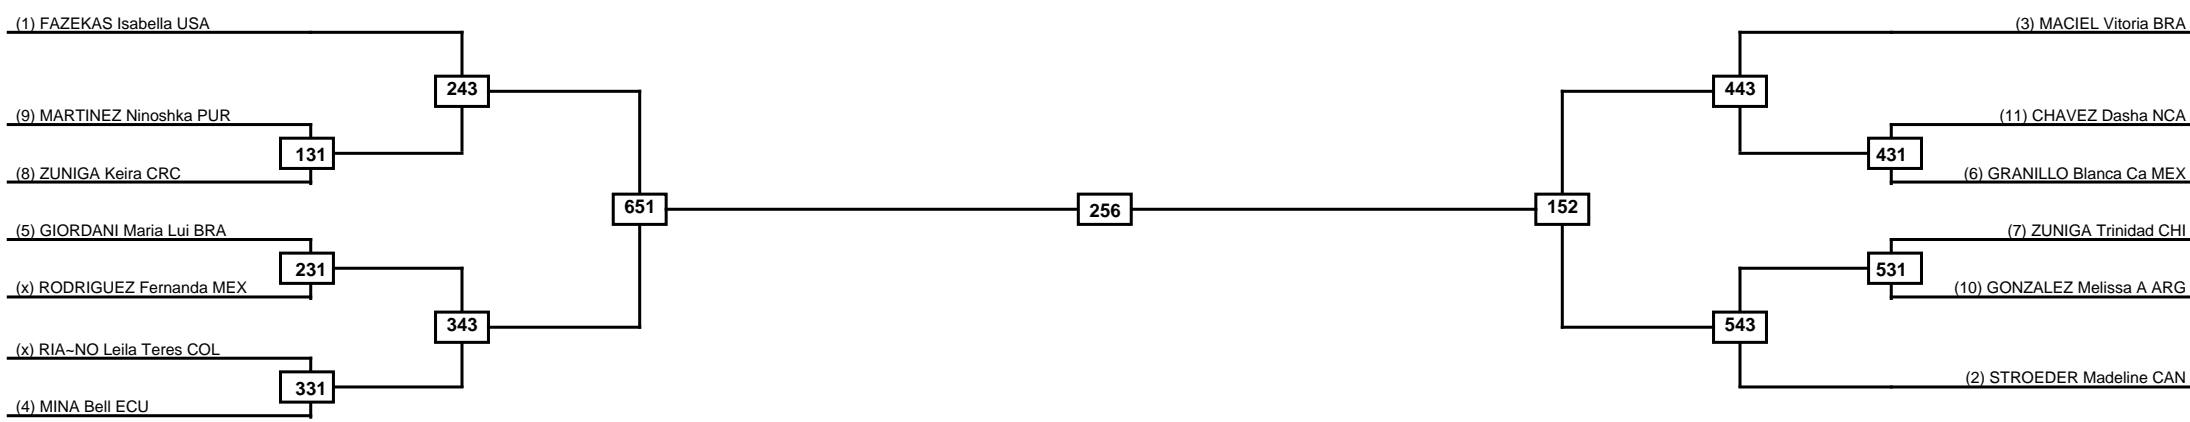

Round of 16	Quarterfinals	Semifinals	Final	Semifinals	Quarterfinals	Round of 16

Classification

LEGEND   RSC: Win by Referee stops contest   WDR: Win by Withdrawal   DQB: Win by Disqualification for Unsportsmanlike behavior
(x)Seed   PFT: Win by Final score   DSQ: Win by Disqualification   R: Round