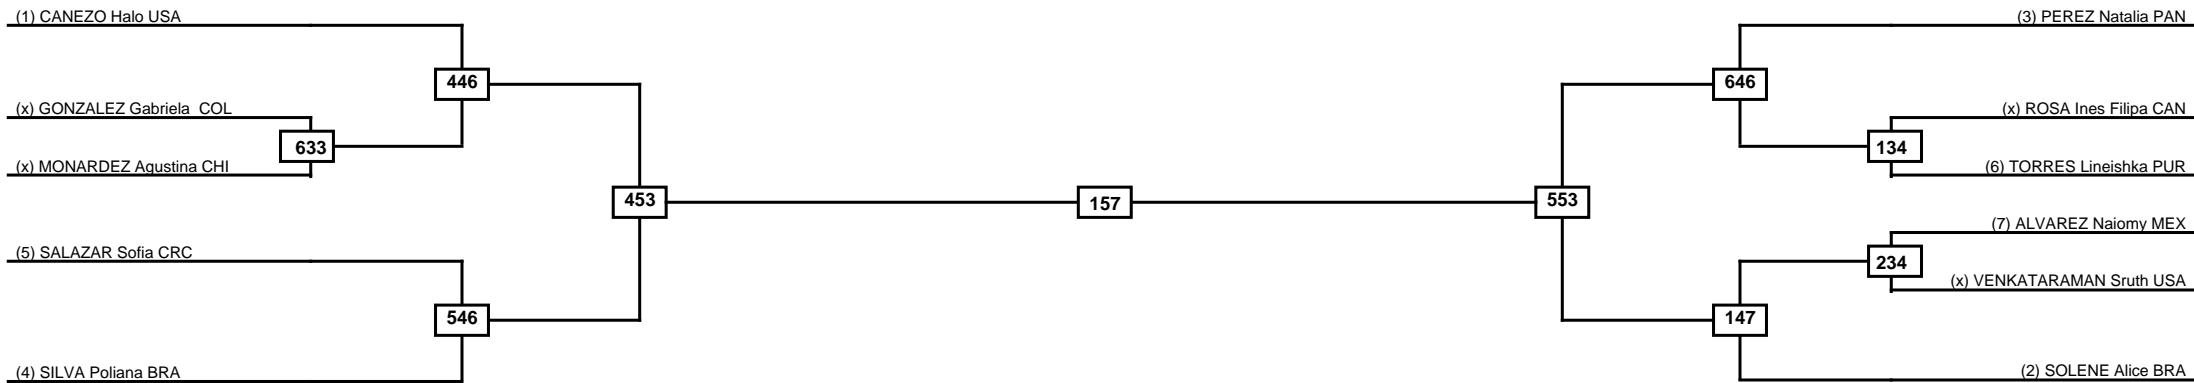

Round of 16	Quarterfinals	Semifinals	Final	Semifinals	Quarterfinals	Round of 16

Classification

LEGEND	RSC: Win by Referee stops contest	WDR: Win by Withdrawal	DQB: Win by Disqualification for Unsportsmanlike behavior
(x)Seed	PFT: Win by Final score	DSQ: Win by Disqualification	R: Round