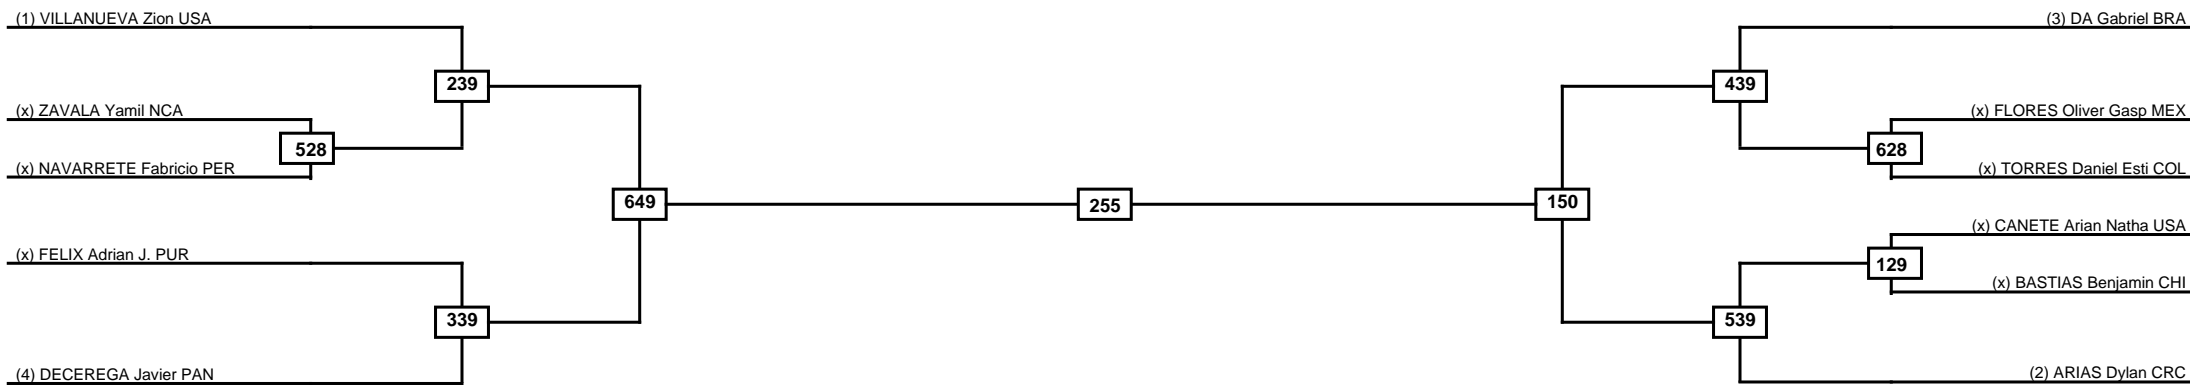

Round of 16	Quarterfinals	Semifinals	Final	Semifinals	Quarterfinals	Round of 16

Classification

LEGEND	RSC: Win by Referee stops contest	WDR: Win by Withdrawal	DQB: Win by Disqualification for Unsportsmanlike behavior
(x)Seed	PFT: Win by Final score	DSQ: Win by Disqualification	R: Round