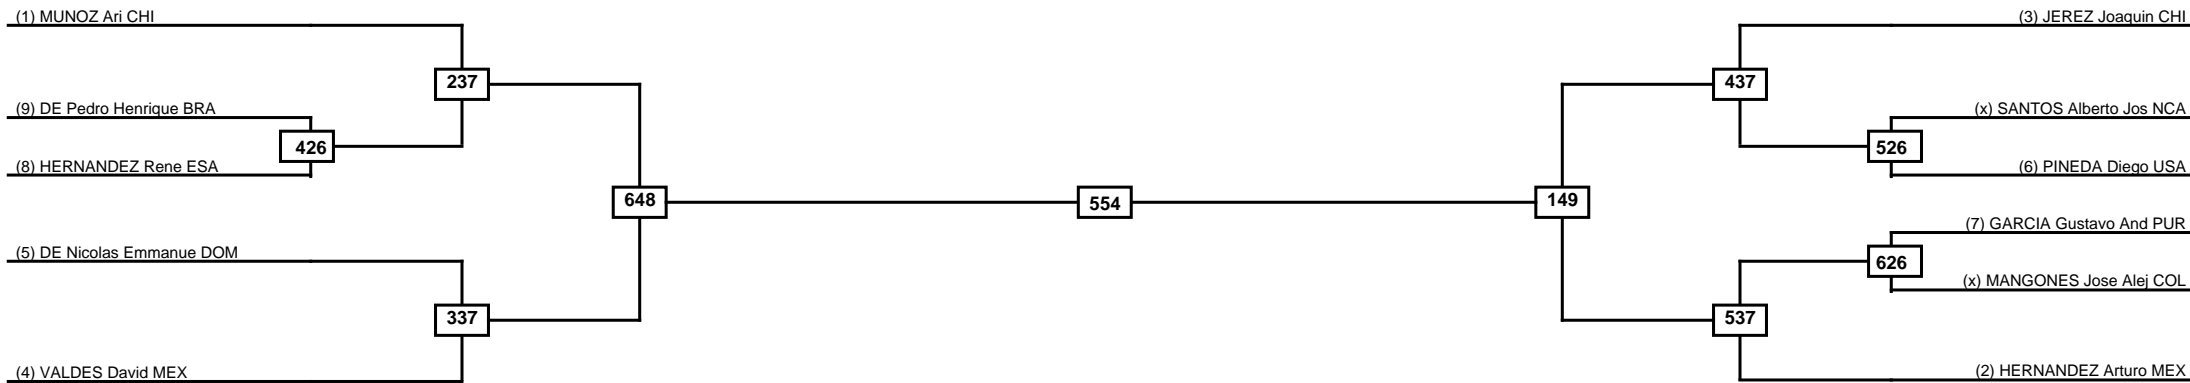

Round of 16	Quarterfinals	Semifinals	Final	Semifinals	Quarterfinals	Round of 16

Classification

LEGEND	RSC: Win by Referee stops contest	WDR: Win by Withdrawal	DQB: Win by Disqualification for Unsportsmanlike behavior
(x)Seed	PFT: Win by Final score	DSQ: Win by Disqualification	R: Round