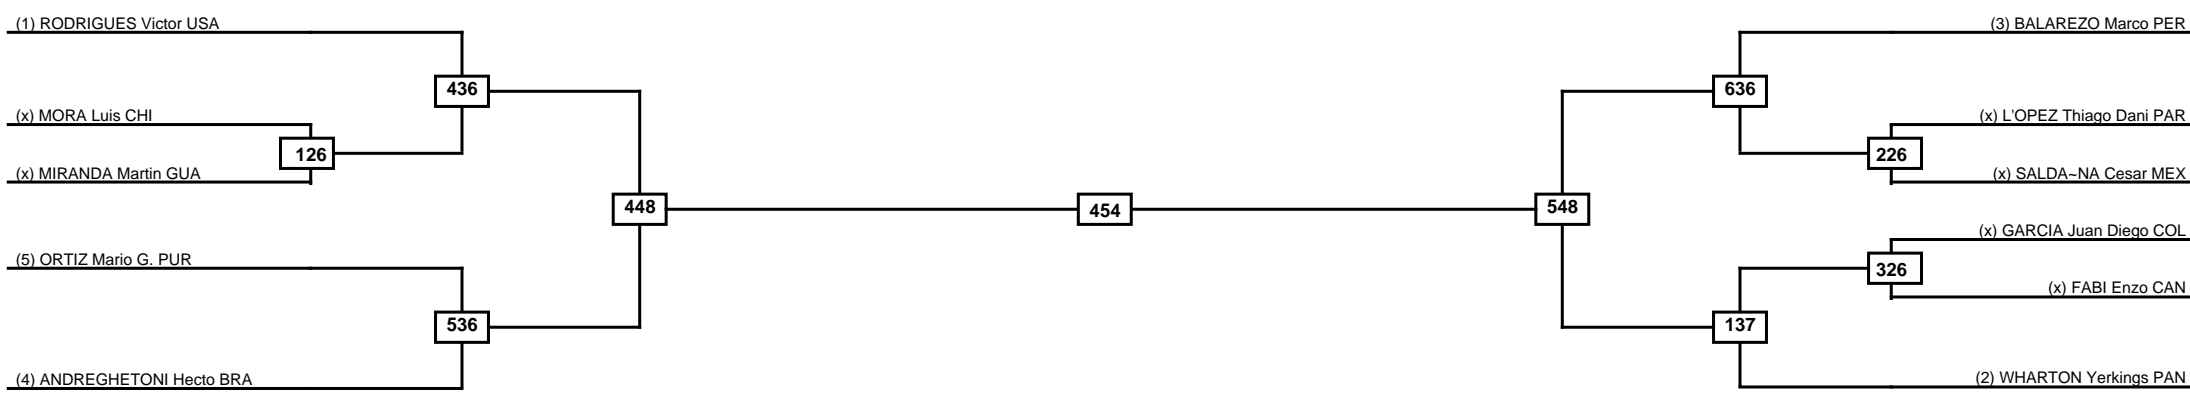

Round of 16	Quarterfinals	Semifinals	Final	Semifinals	Quarterfinals	Round of 16

Classification

LEGEND	RSC: Win by Referee stops contest	WDR: Win by Withdrawal	DQB: Win by Disqualification for Unsportsmanlike behavior
(x)Seed	PFT: Win by Final score	DSQ: Win by Disqualification	R: Round