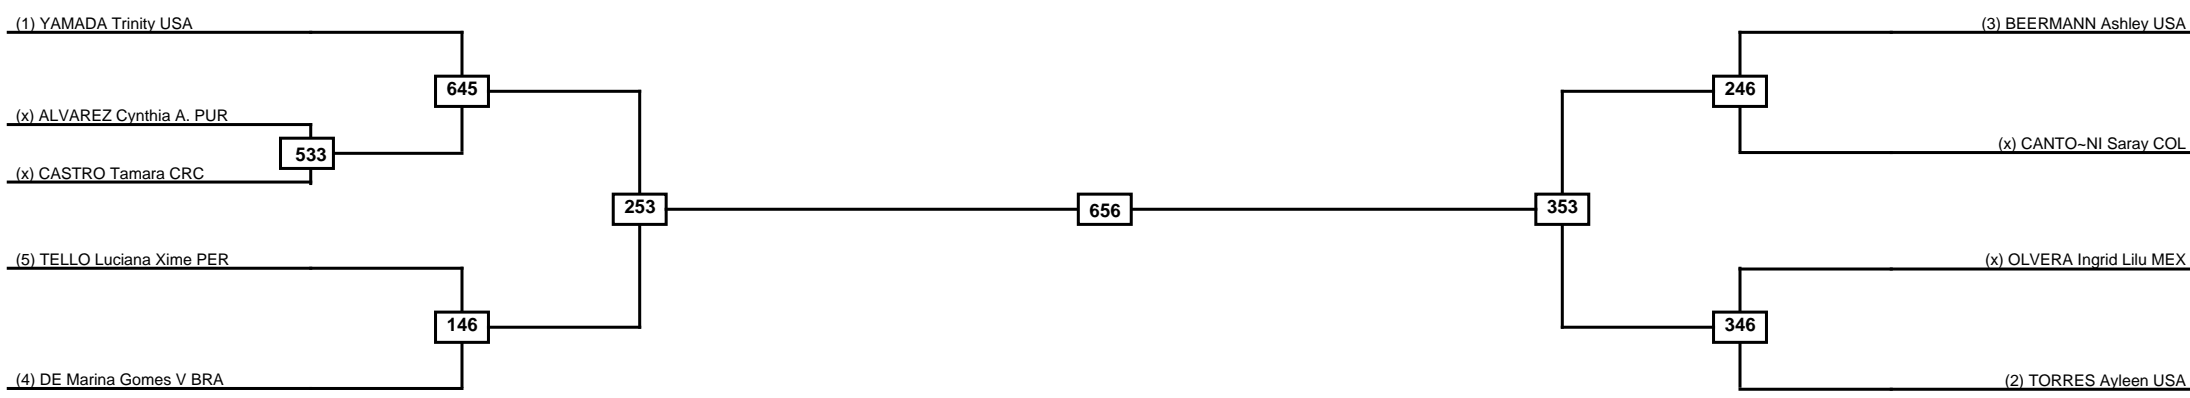

Round of 16	Quarterfinals	Semifinals	Final	Semifinals	Quarterfinals	Round of 16

Classification

LEGEND	RSC: Win by Referee stops contest	WDR: Win by Withdrawal	DQB: Win by Disqualification for Unsportsmanlike behavior
	(x)Seed	PFT: Win by Final score	DSQ: Win by Disqualification R: Round