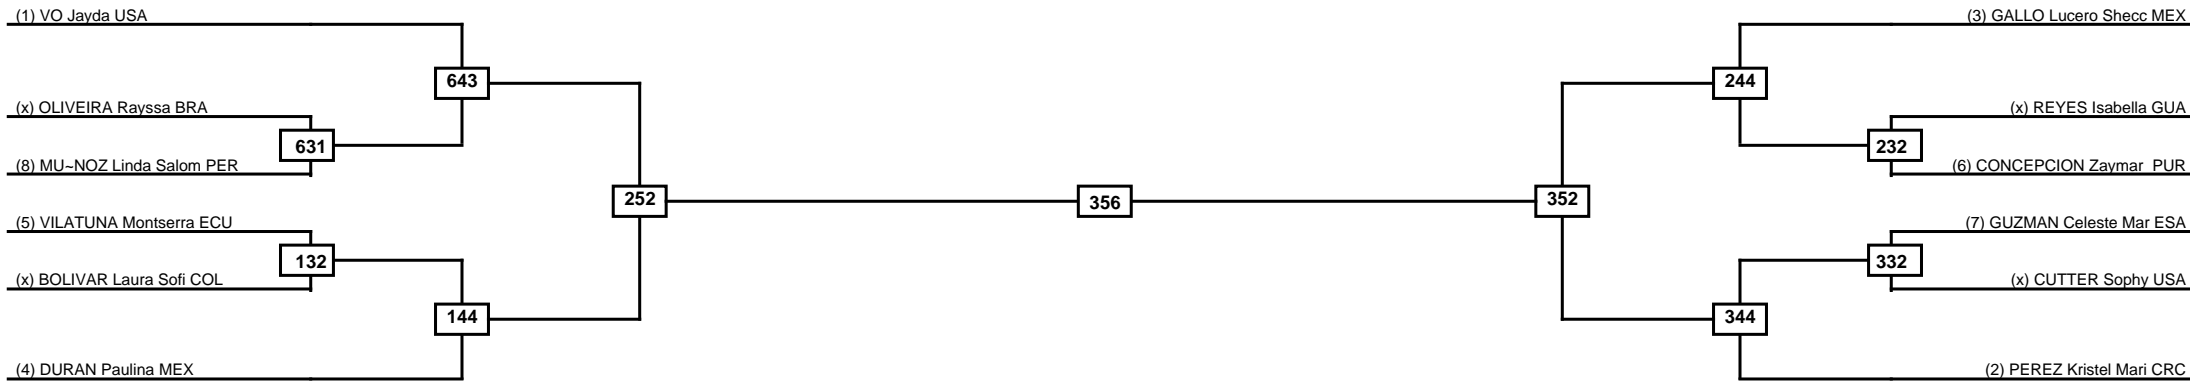

Round of 16	Quarterfinals	Semifinals	Final	Semifinals	Quarterfinals	Round of 16
-------------	---------------	------------	-------	------------	---------------	-------------

Classification

LEGEND	RSC: Win by Referee stops contest	WDR: Win by Withdrawal	DQB: Win by Disqualification for Unsportsmanlike behavior
	(x)Seed	PFT: Win by Final score	DSQ: Win by Disqualification
			R: Round

Round of 16	Quarterfinals	Semifinals	Final	Semifinals	Quarterfinals	Round of 16
-------------	---------------	------------	-------	------------	---------------	-------------

Classification

**LEGEND**   RSC: Win by Referee stops contest   WDR: Win by Withdrawal   DQB: Win by Disqualification for Unsportsmanlike behavior  
 (x)Seed   PFT: Win by Final score   DSQ: Win by Disqualification   R: Round